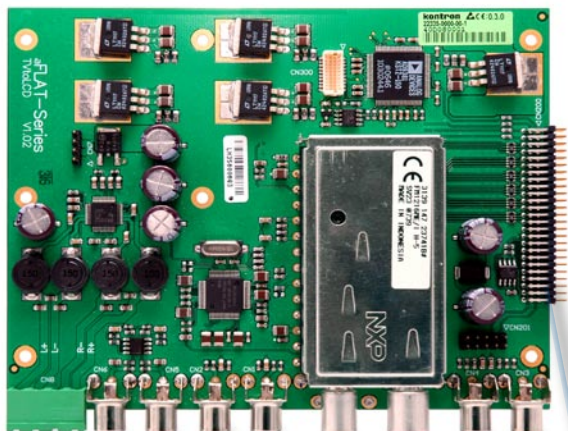

➤ TVtoLCD

TV-Module for CRTtoLCD-7 Flatpanel Controller

- PAL/SECAM-Multistandard TV-Tuner
- Stereo audio power amplifier
- 2 x 14 W, 2 x Line -In, 1 x Line Out
- Sound only and YUV available
- FM-Radio, range 87.50 to 108.00 MHz
- 30 step volume control

► Product Overview

TVtoLCD is a TV-Tuner module for the CRTtoLCD-7 (full versions), which allows to create a full featured LCD-TV in combination with a TFT- or Plasma display. The connection to flatpanel controller is realized by the feature connector. The IR-Receiver for Standard Remote Control is integrated on the CRTtoLCD-7.

► Technical Information

Line Out (Sound)

Speaker-Out

► Ordering Information

Article	Part.-No.	Description
TV-toLCD-PAL	22331	TVtoLCD-Module, TV-Tuner with Sound-Amplifier*
TV-toLCD-NTSC	22334	TVtoLCD-Module, TV-Tuner with Sound-Amplifier*
SOUNDtoLCD	22332	SOUNDtoLCD-Module (Sound-Amplifier-only)**, with HDMI™
HDTV-SOUNDtoLCD	22333	HDTV-SOUNDtoLCD-Module, Sound-Amplifier a. analog Component-Input (YPbPr, YUV) up to 1080i**
KAB-ADAPT-H	61039-0000-00-0	Optional HDMI™ adaptor cable, for TVtoLCD-H variants and SoundtoLCD