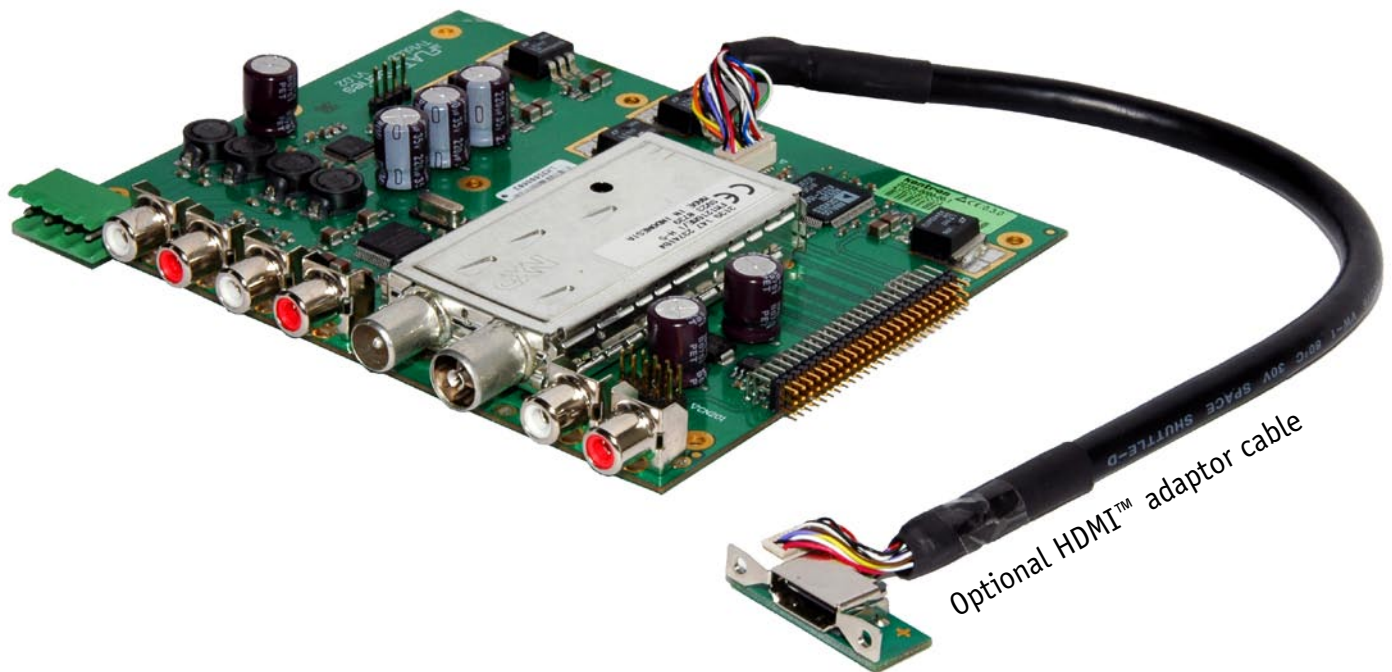

➤ TVtoLCD

TV-Module for CRTtoLCD-7 Flatpanel Controller

- PAL/SECAM-Multistandard TV-Tuner
- Stereo audio power amplifier
- 2 x 14 W, 2 x Line -In, 1 x Line Out
- Sound only and YUV available
- FM-Radio, range 87.50 to 108.00 MHz
- 30 step volume control

► Product Overview

TVtoLCD is a TV-Tuner module for the CRTtoLCD-7 (full versions), which allows to create a full featured LCD-TV in combination with a TFT- or Plasma display. The connection to flatpanel controller is realized by the feature connector. The IR-Receiver for Standard Remote Control is integrated on the CRTtoLCD-7.

► Technical Information

Line Out (Sound)

Speaker-Out

► Ordering Information

Article	Part.-No.	Description
TV-toLCD-PAL	22331	TVtoLCD-Module, TV-Tuner with Sound-Amplifier*
TV-toLCD-NTSC	22334	TVtoLCD-Module, TV-Tuner with Sound-Amplifier*
SOUNDtoLCD	22332	SOUNDtoLCD-Module (Sound-Amplifier-only)**, with HDMI™
HDTV-SOUNDtoLCD	22333	HDTV-SOUNDtoLCD-Module, Sound-Amplifier a. analog Component-Input (YPbPr, YUV) up to 1080i**
KAB-ADAPT-H	61039-0000-00-0	Optional HDMI™ adaptor cable, for TVtoLCD-H variants and SoundtoLCD